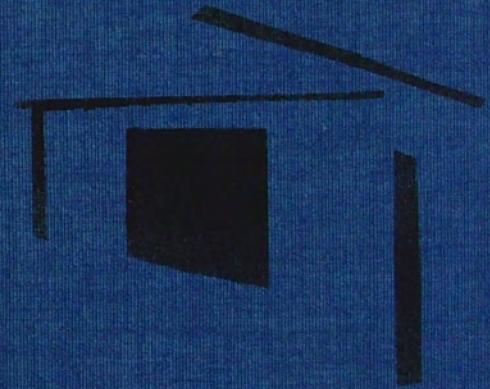

The book cover is a solid blue color. In the center, there is a faint, light-colored illustration of a simple house with a gabled roof and a central doorway. The title 'Haus am Meer' is printed in a black, serif font across the lower portion of the cover, overlapping the illustration.

Haus am Meer

Hans am Meer

Haus am Meer

Puck

Siebenstern

Finn

Tintenfisch

Wassermann

Bellatrix

Sylt 2018