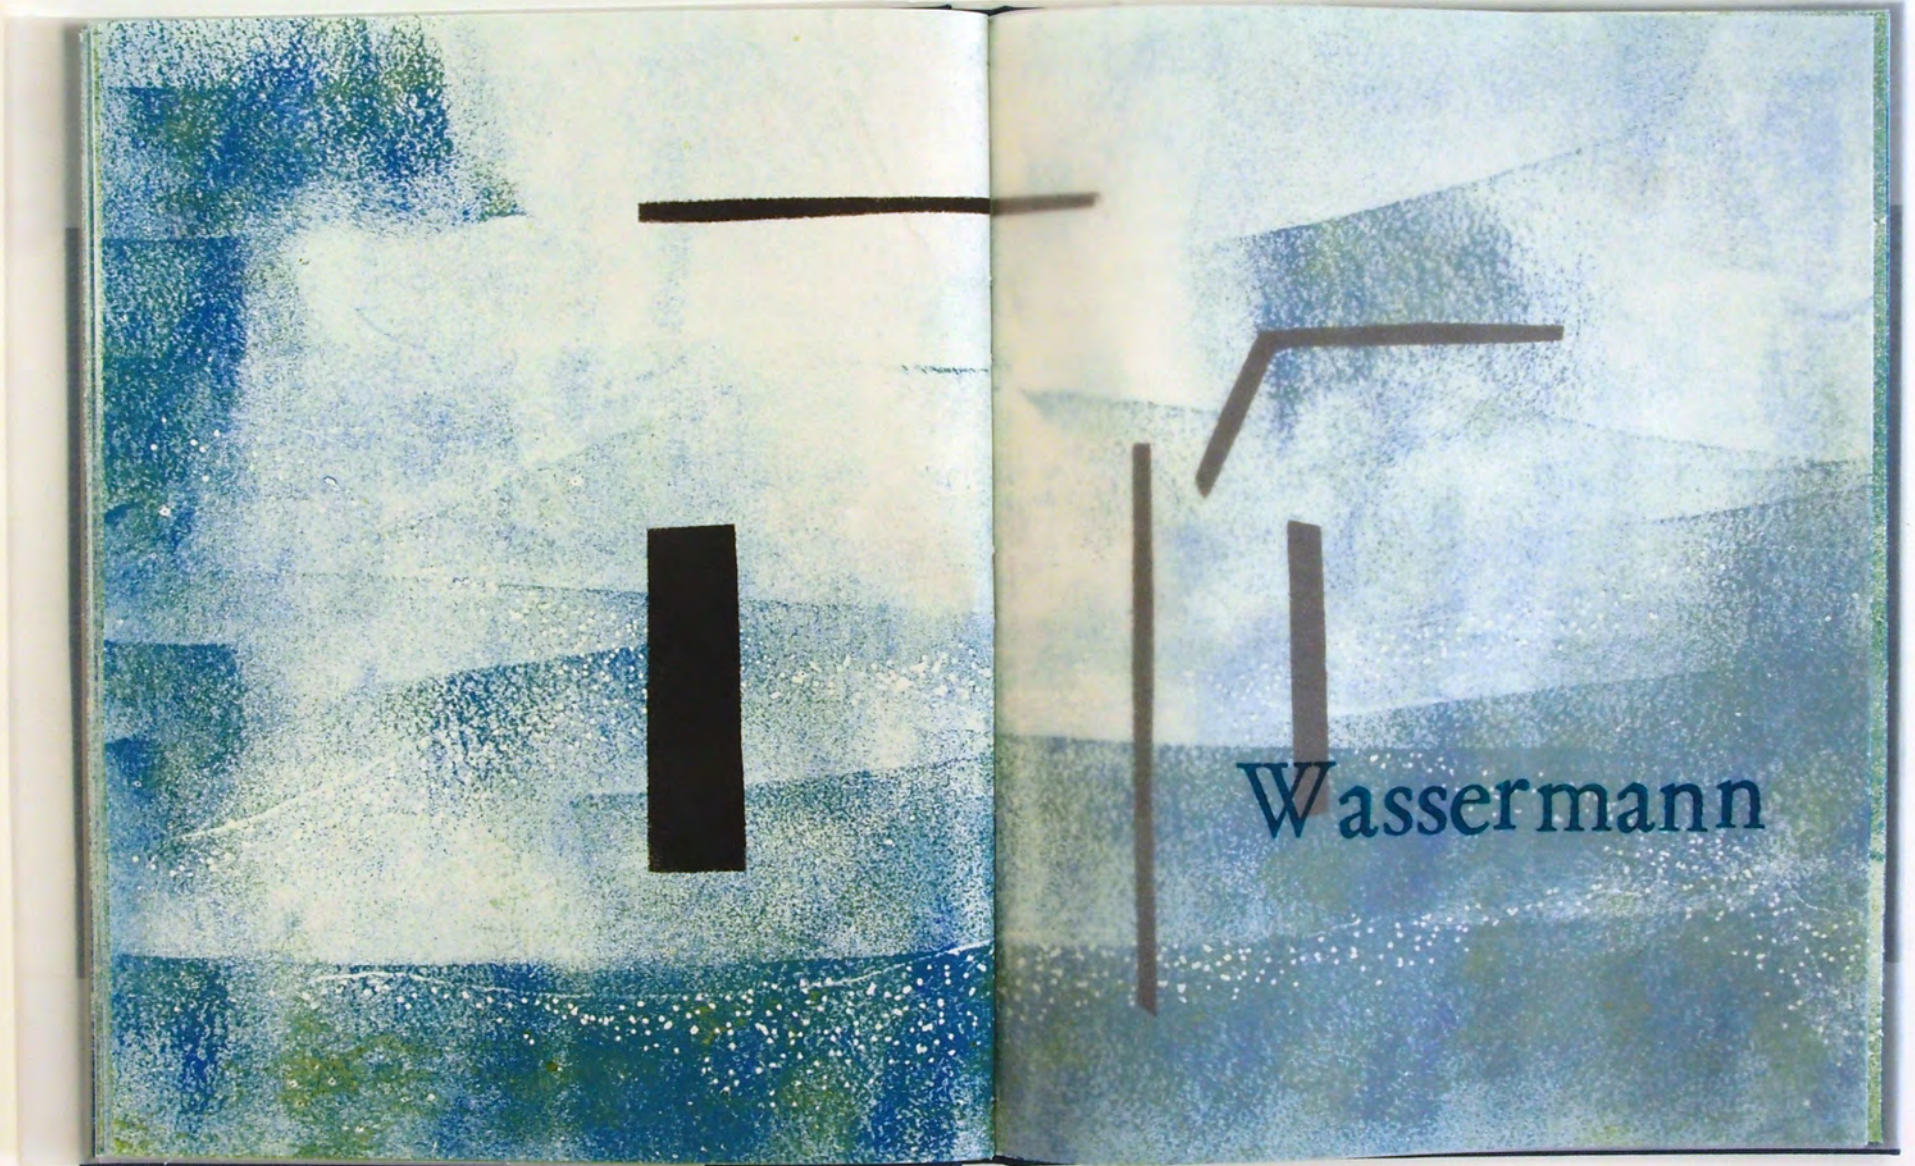

Wassermann