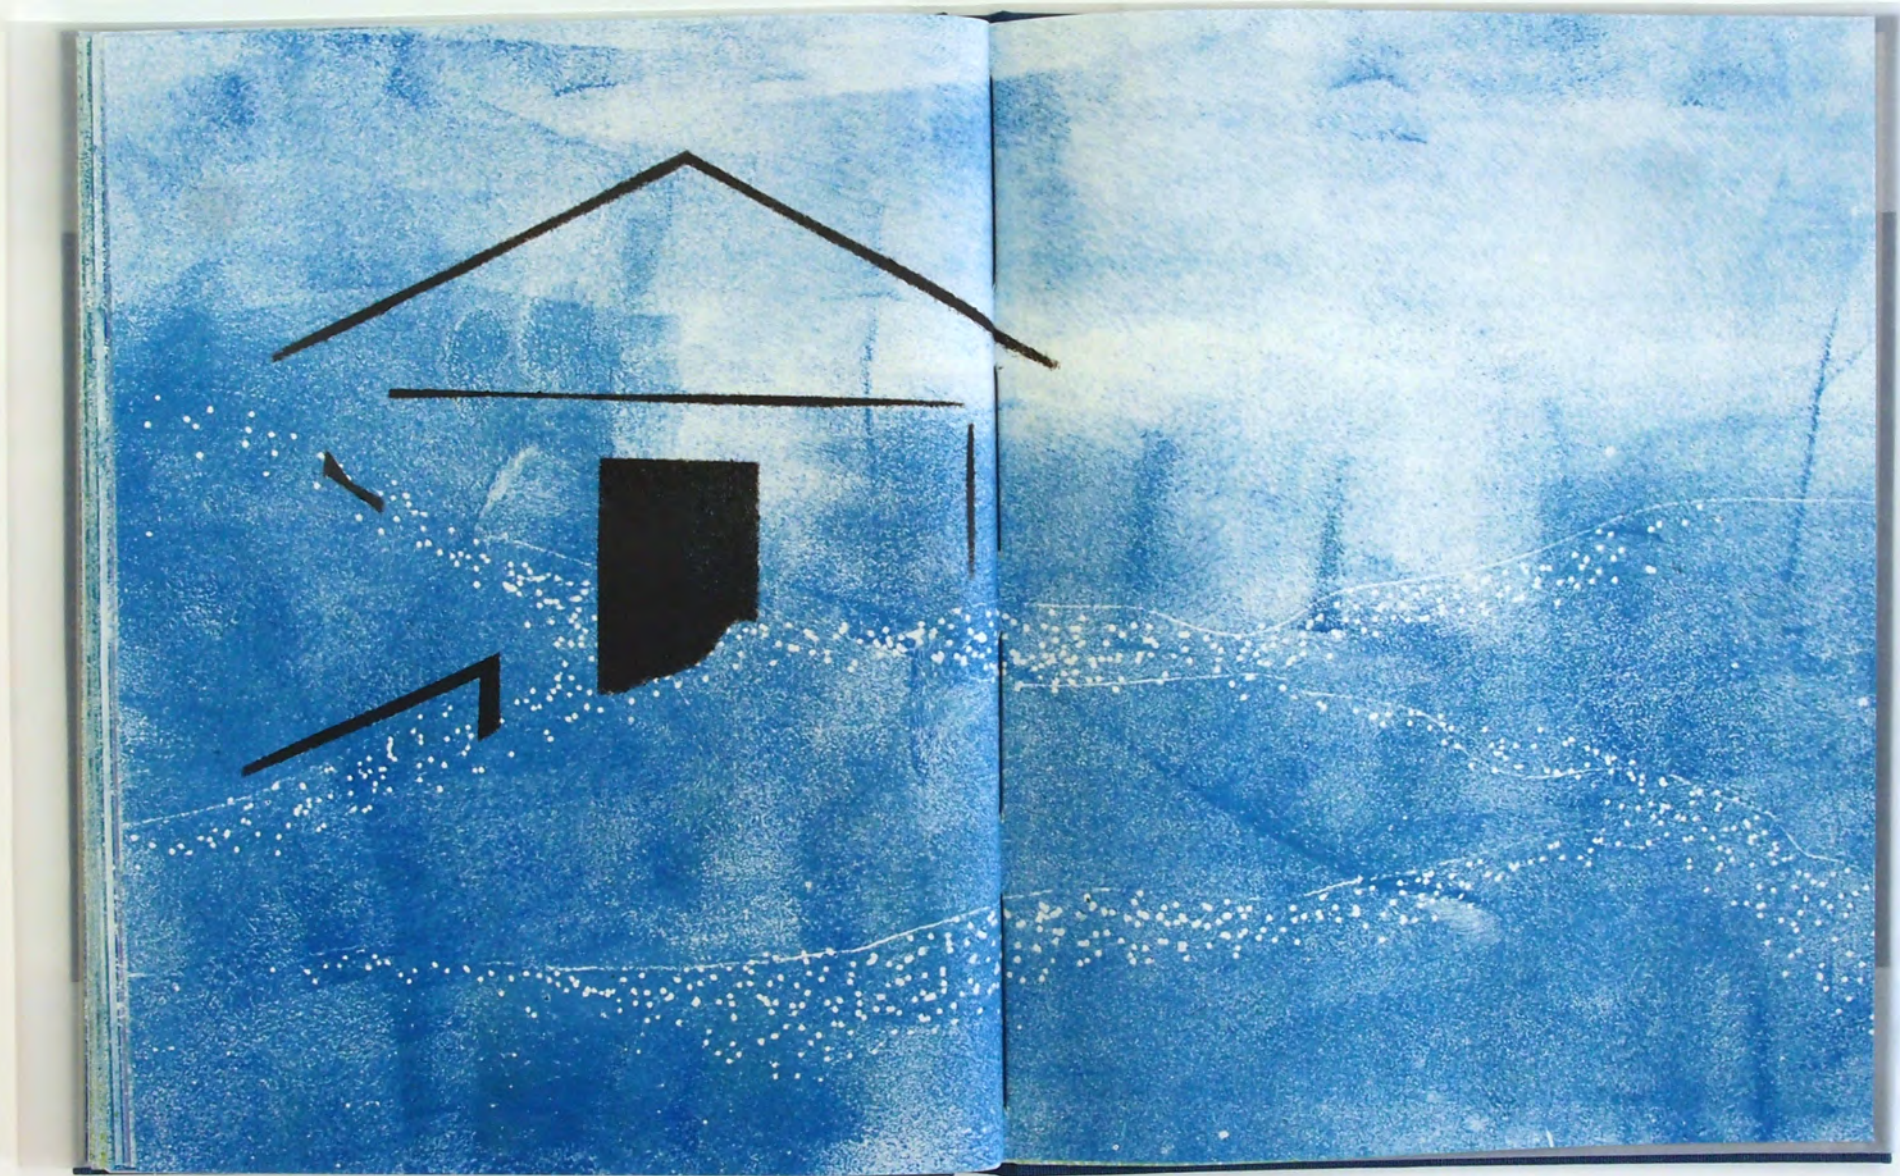

The book cover is a solid blue color. In the center, there is a faint, light-colored illustration of a simple house with a gabled roof and a central doorway. The title 'Haus am Meer' is printed in a black, serif font across the lower portion of the cover, overlapping the illustration.

Bellatrix

Sylt 2018