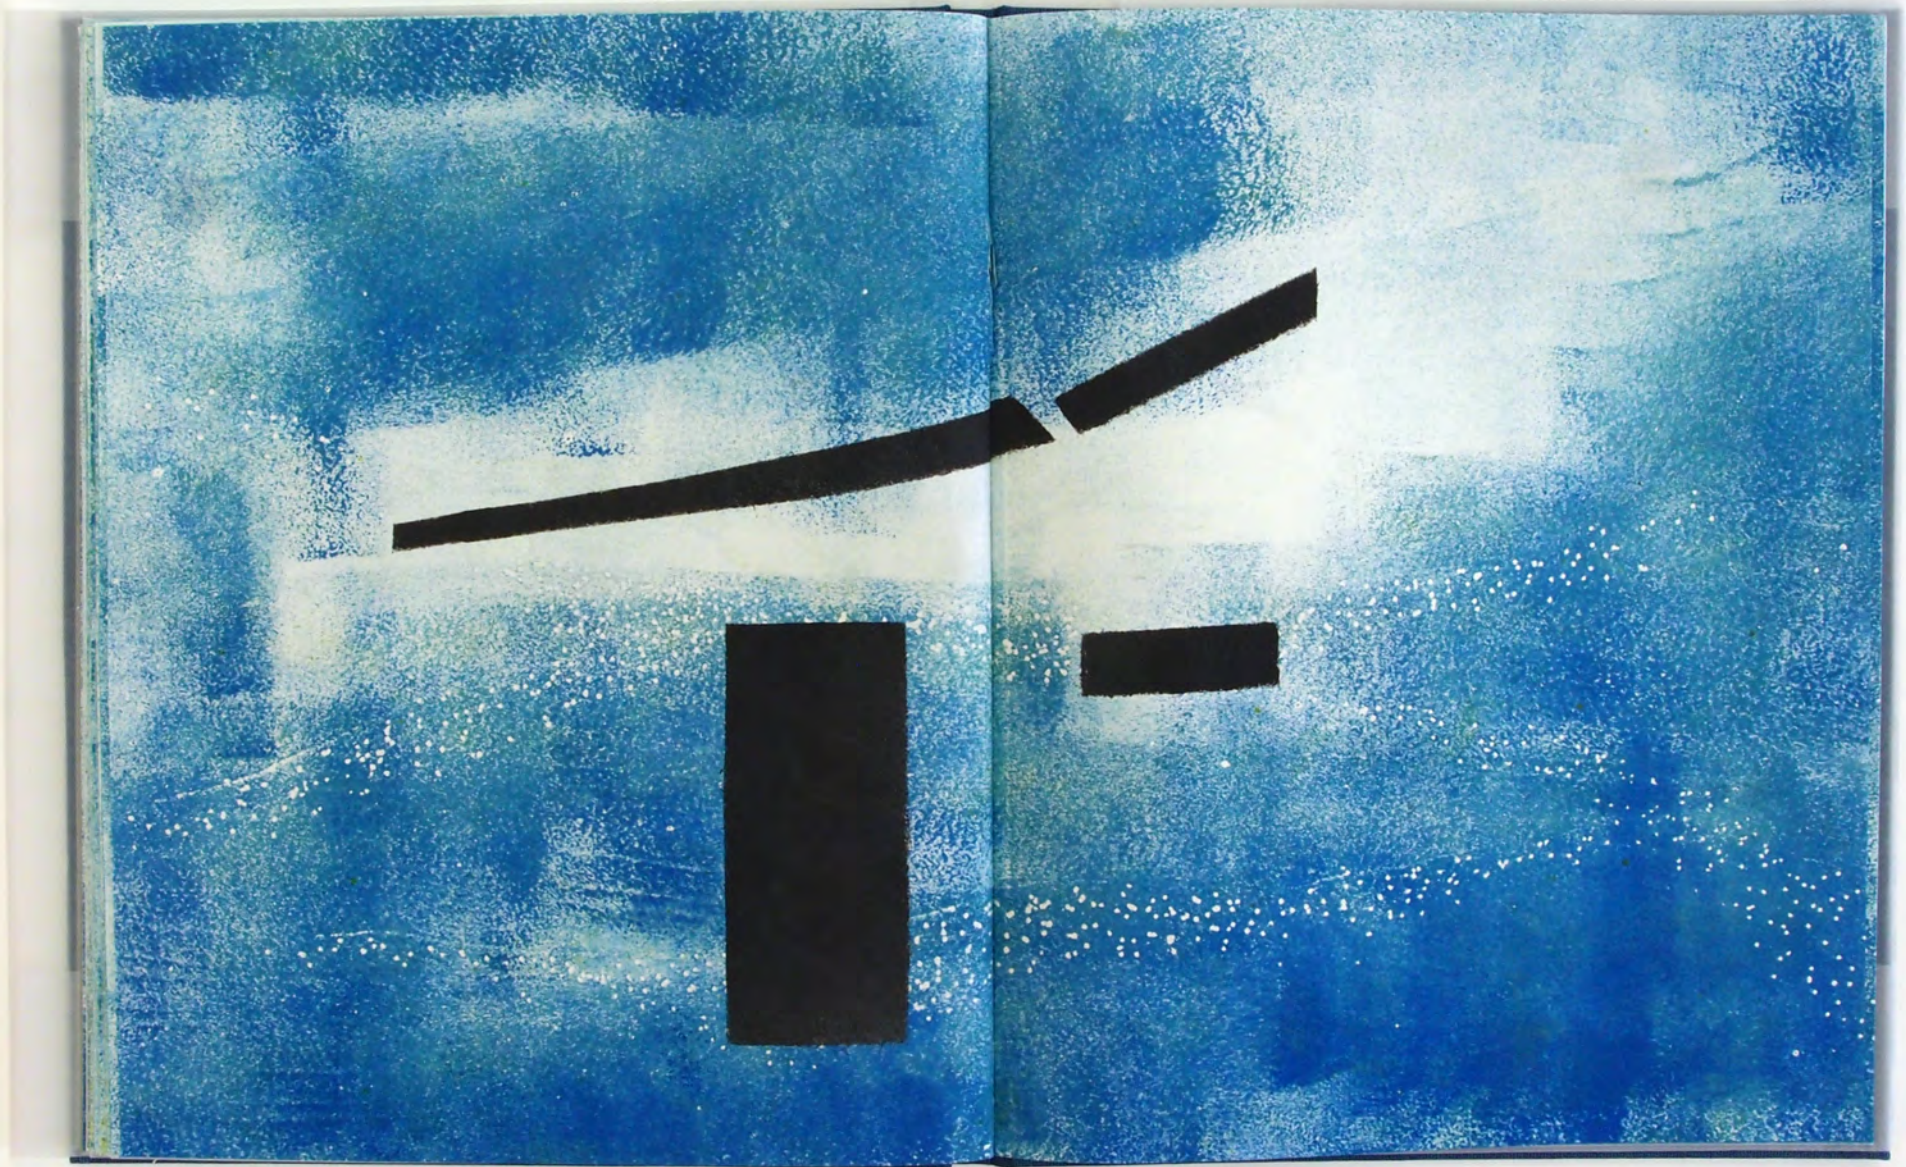

The book cover is a solid blue color. In the center, there is a faint, light-colored illustration of a simple house with a gabled roof and a central doorway. The title 'Haus am Meer' is printed in a black, serif font across the lower portion of the cover, overlapping the illustration.

Bellatrix

Sylt 2018