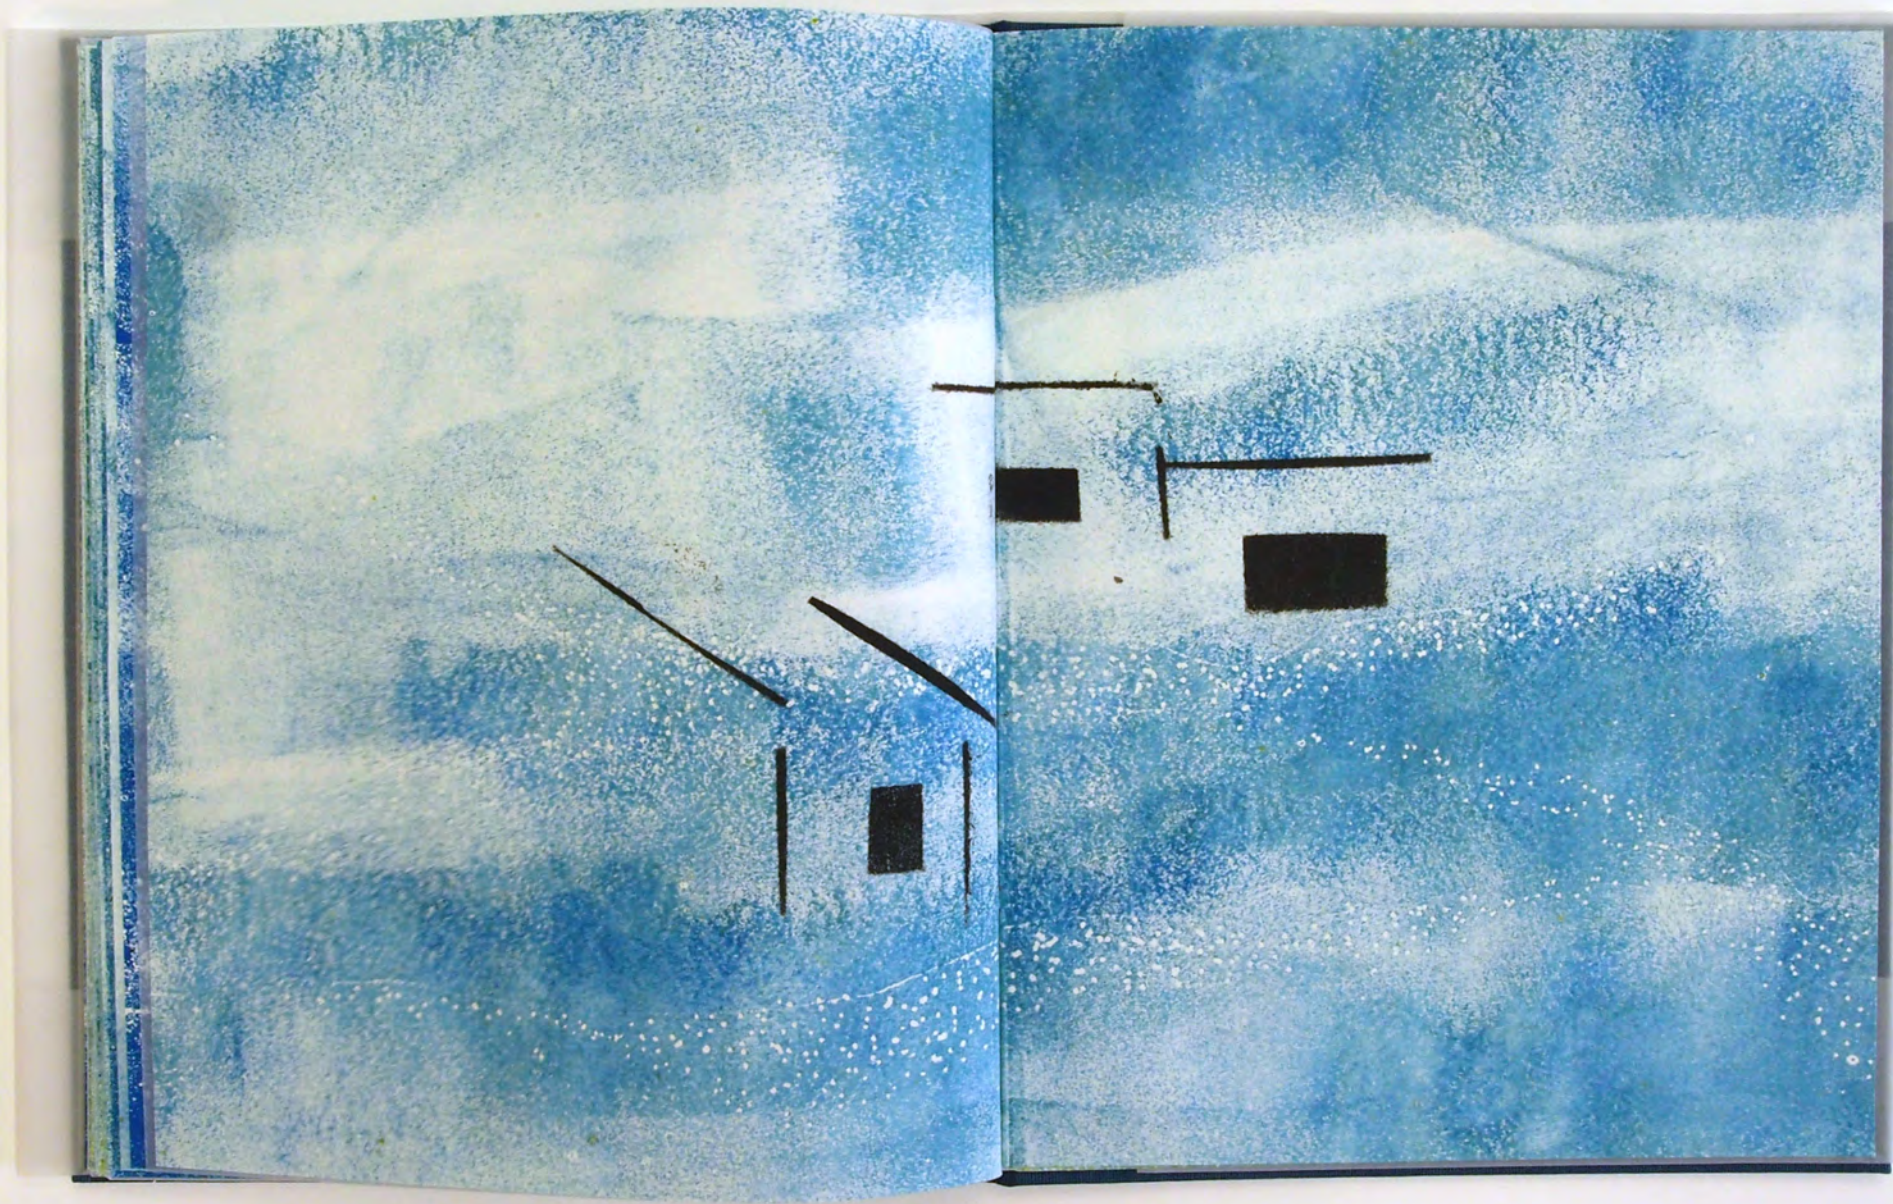

The book cover is a solid blue color. In the center, there is a faint, light-colored illustration of a simple house with a gabled roof and a central doorway. The title 'Haus am Meer' is printed in a black, serif font across the lower portion of the cover, overlapping the illustration.

Bellatrix

Sylt 2018