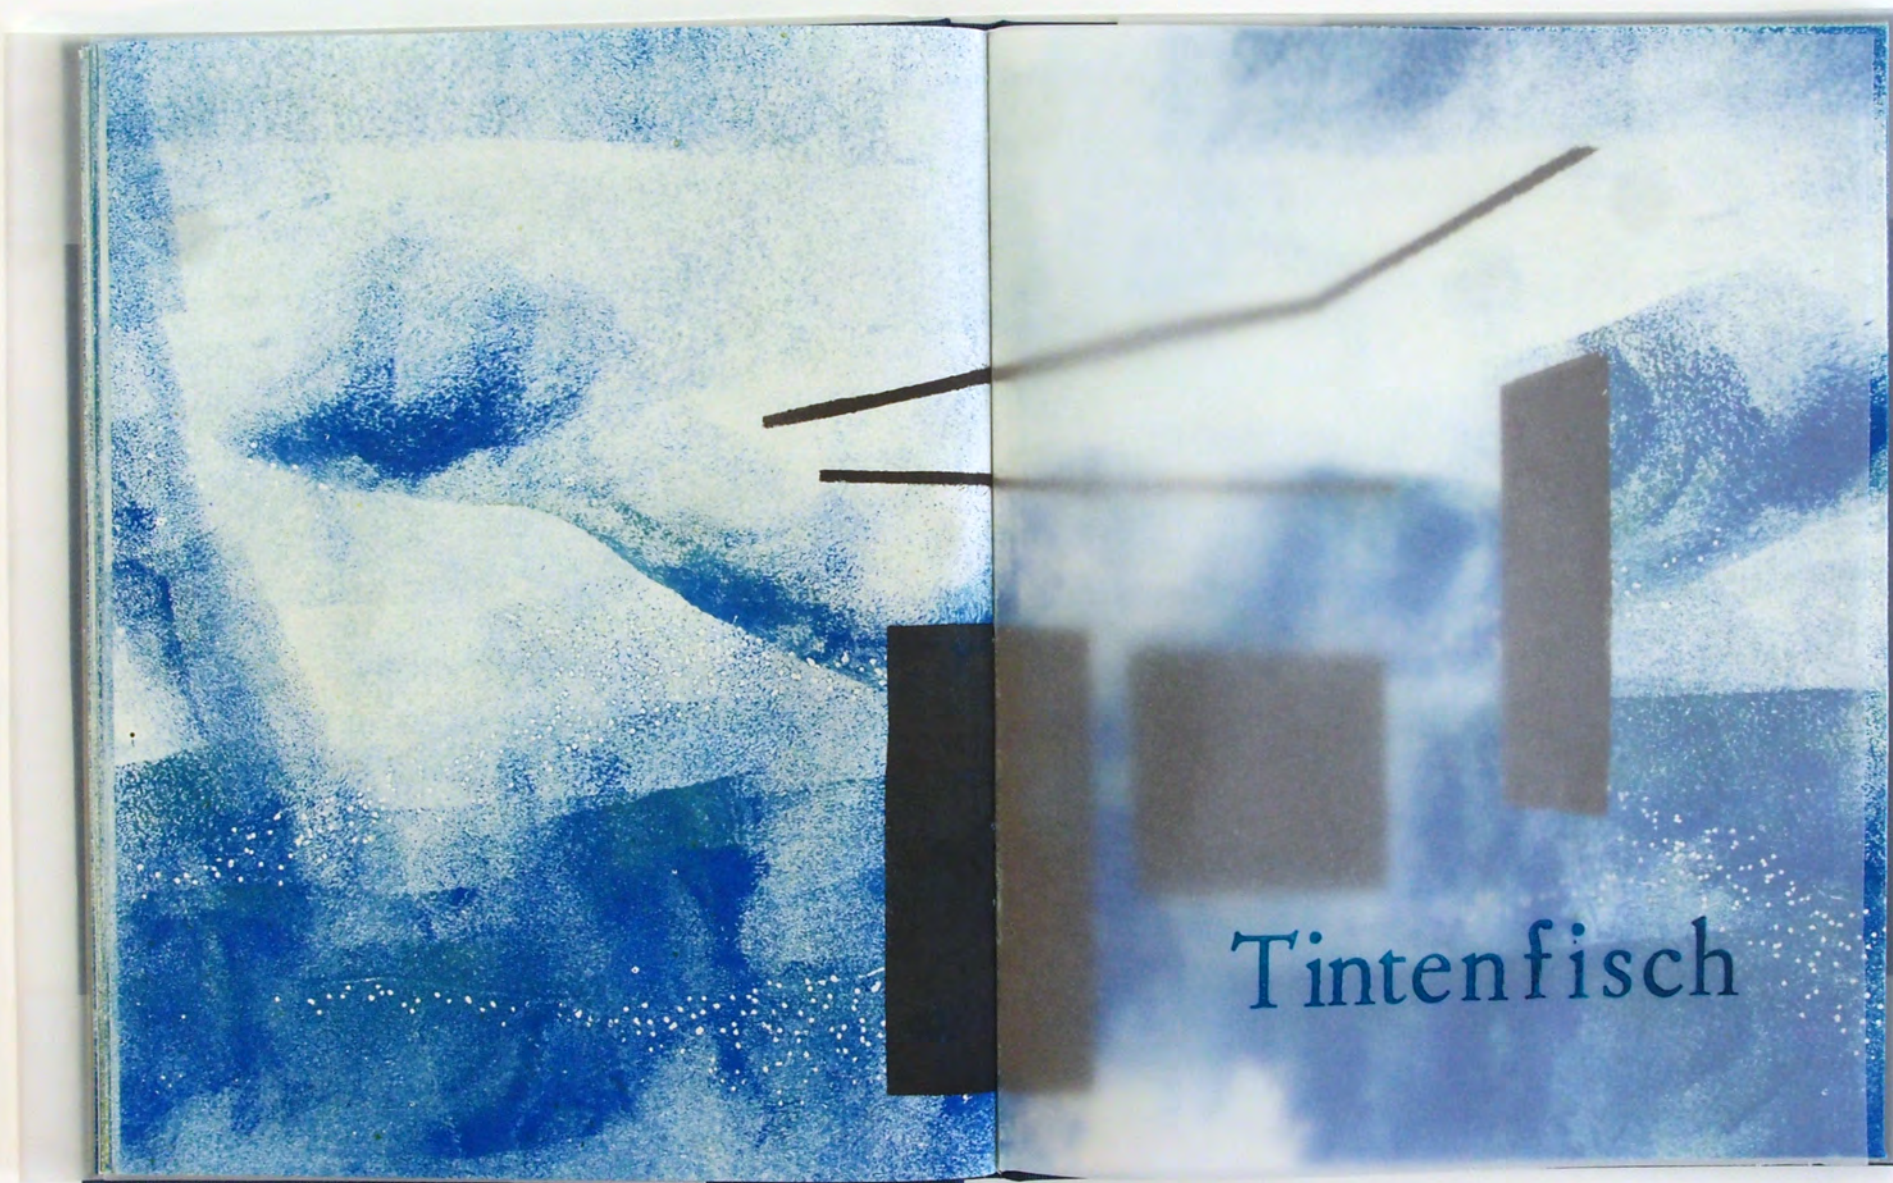

Tintenfisch