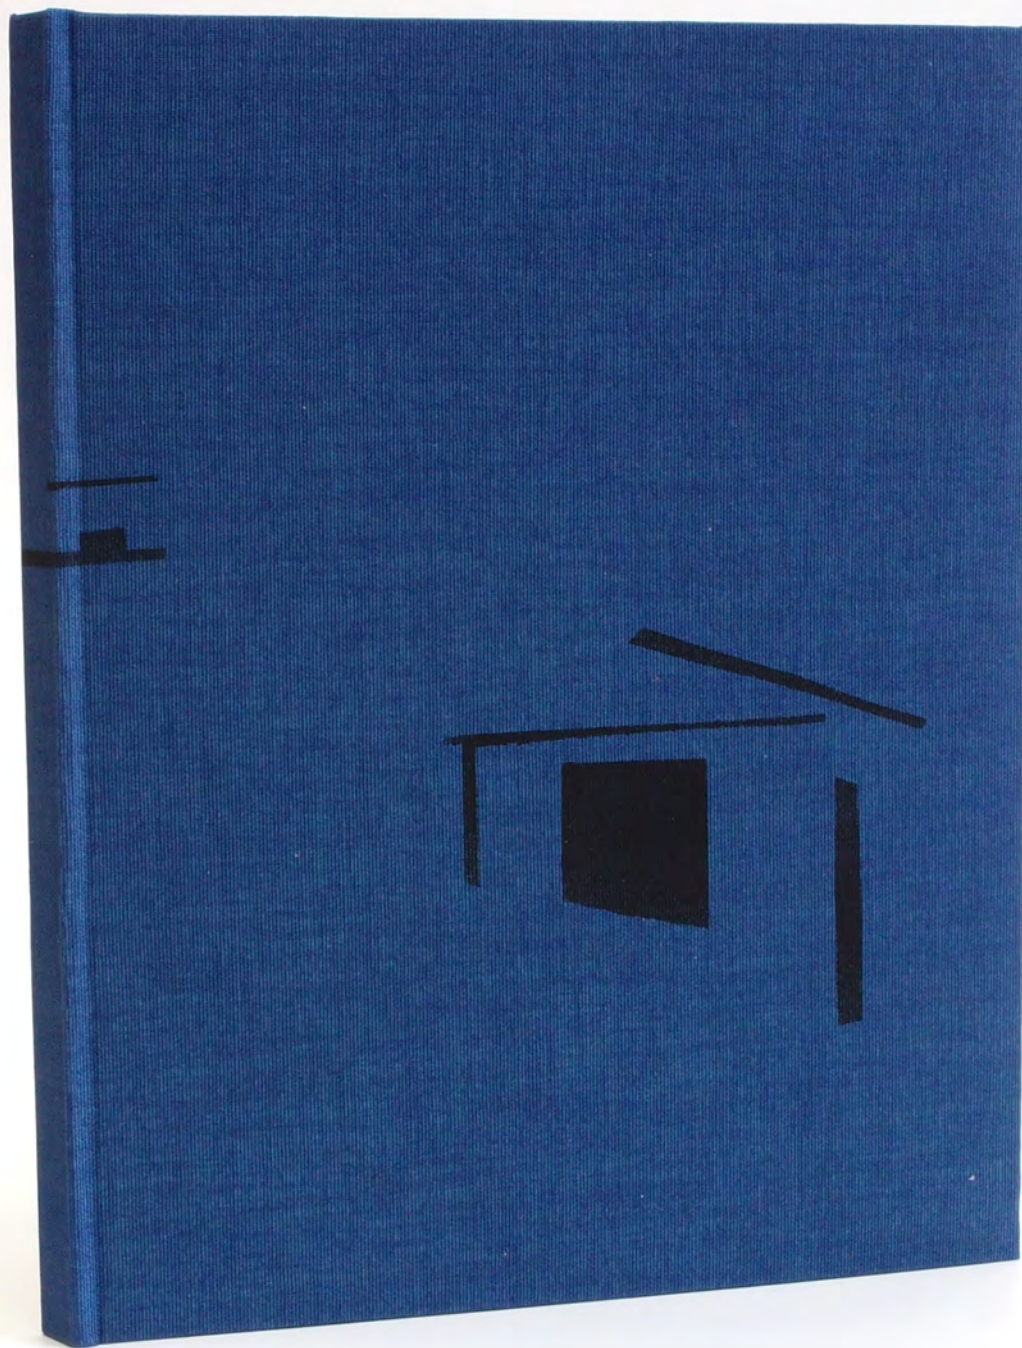

The book cover is a solid blue color. In the center, there is a faint, light-colored illustration of a simple house with a gabled roof and a central doorway. The title 'Haus am Meer' is printed in a black, serif font across the lower portion of the cover, overlapping the illustration.

Haus am Meer

Hans am Meer

Haus am Meer

Puck

Siebenstern

Finn

Tintenfisch

Wassermann

Bellatrix

Sylt 2018