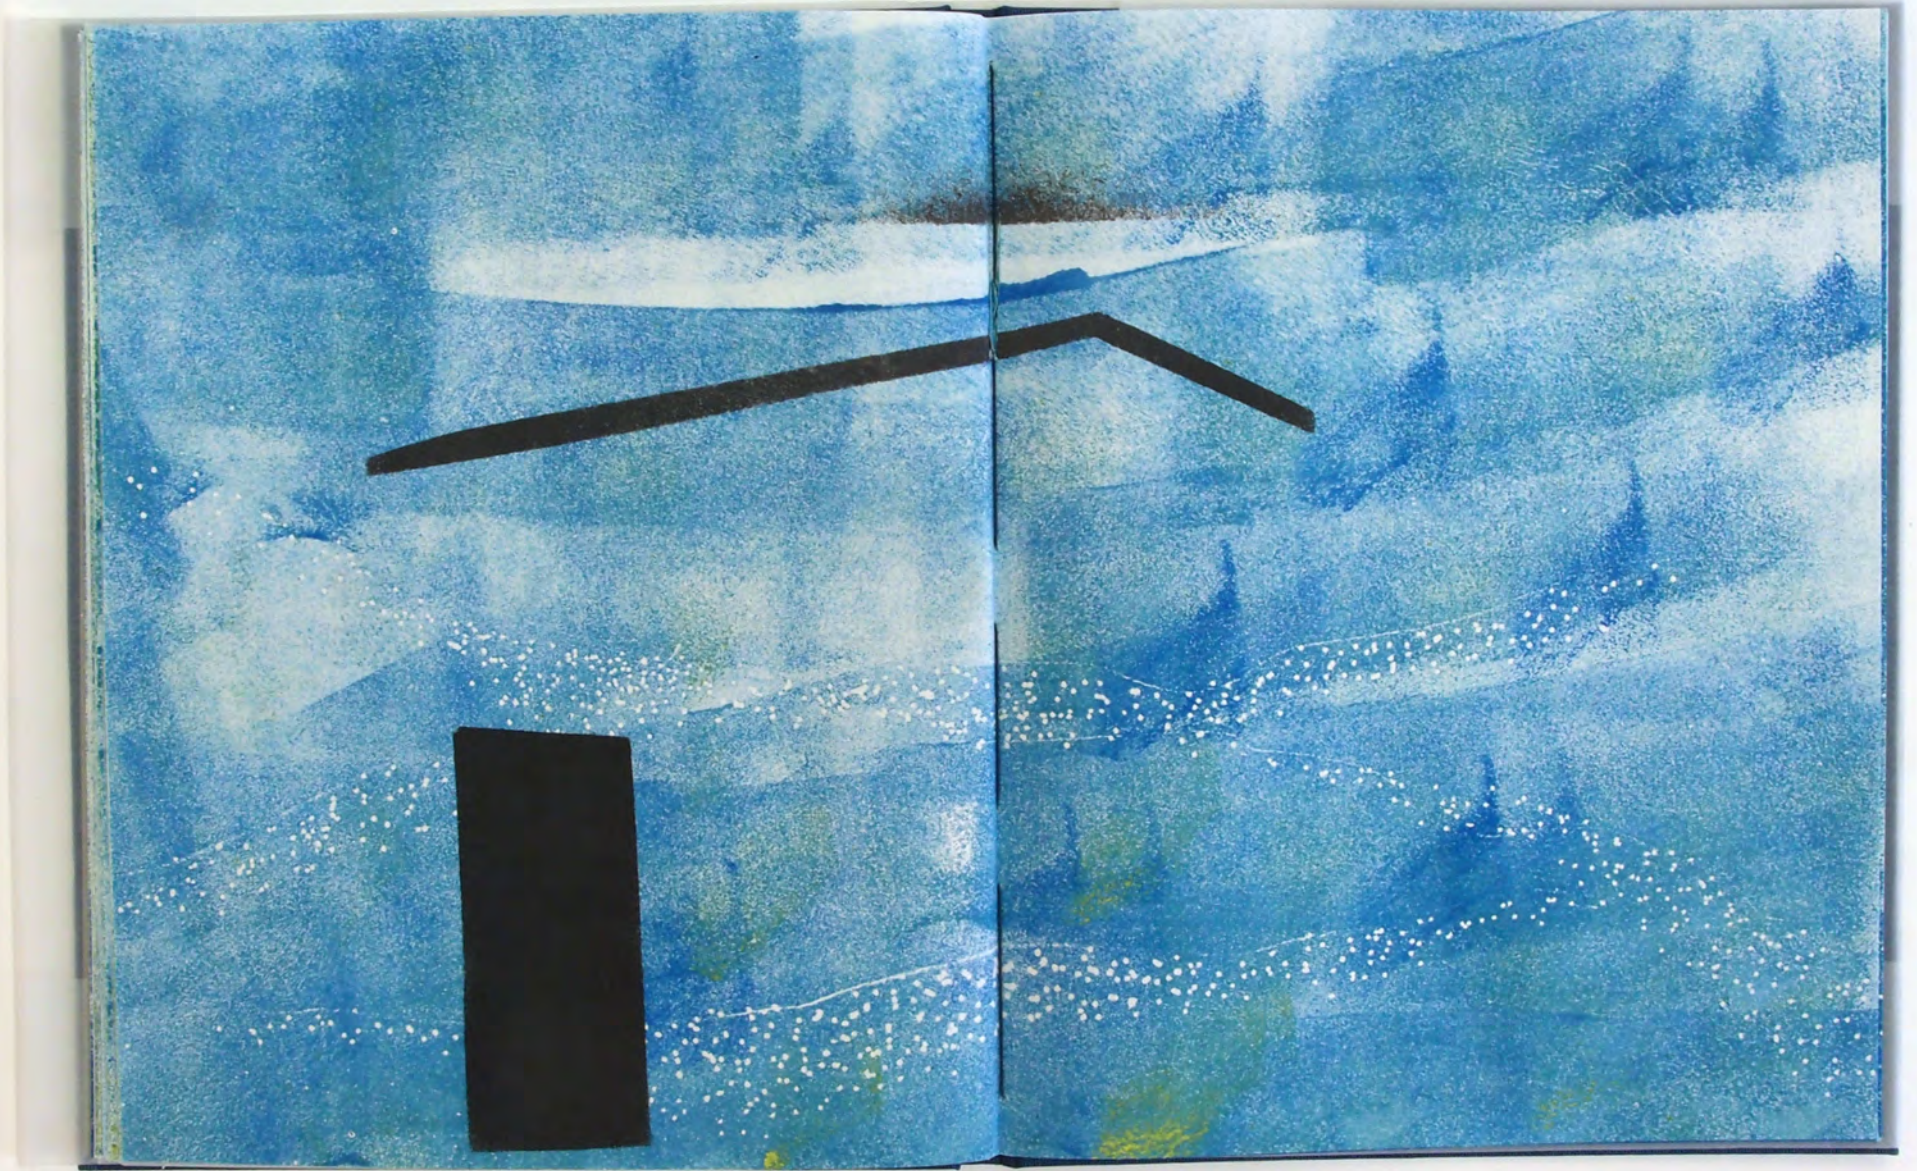

The book cover is a solid blue color. In the center, there is a faint, light-colored illustration of a simple house with a gabled roof and a central doorway. The title 'Haus am Meer' is printed in a black, serif font across the lower portion of the cover, overlapping the illustration.

Bellatrix

Sylt 2018